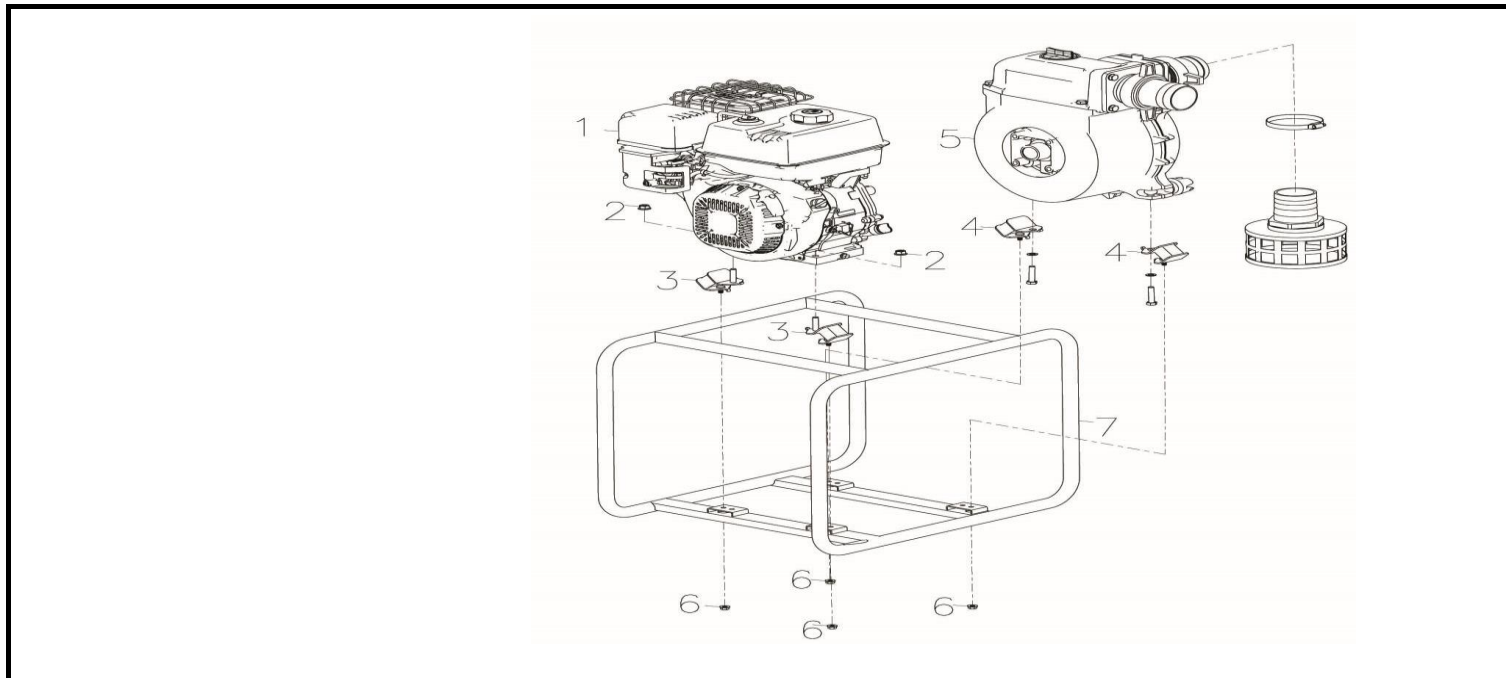

Components of frame

Ser.No	Part No.	Description	QTY
1	T09J002545-1804004	Engine assembly	1
2	380370077-0001	Hexagon nut with flange	2
3	300790002-0001	Machine buffering seat	2
4	300790010-0001	Machine buffering seat	2
5	660180059-0001	Components of water pump	1
6	380370007-0004	Hexagon nut with flange	4
7	300720658-0001	Components of frame	1