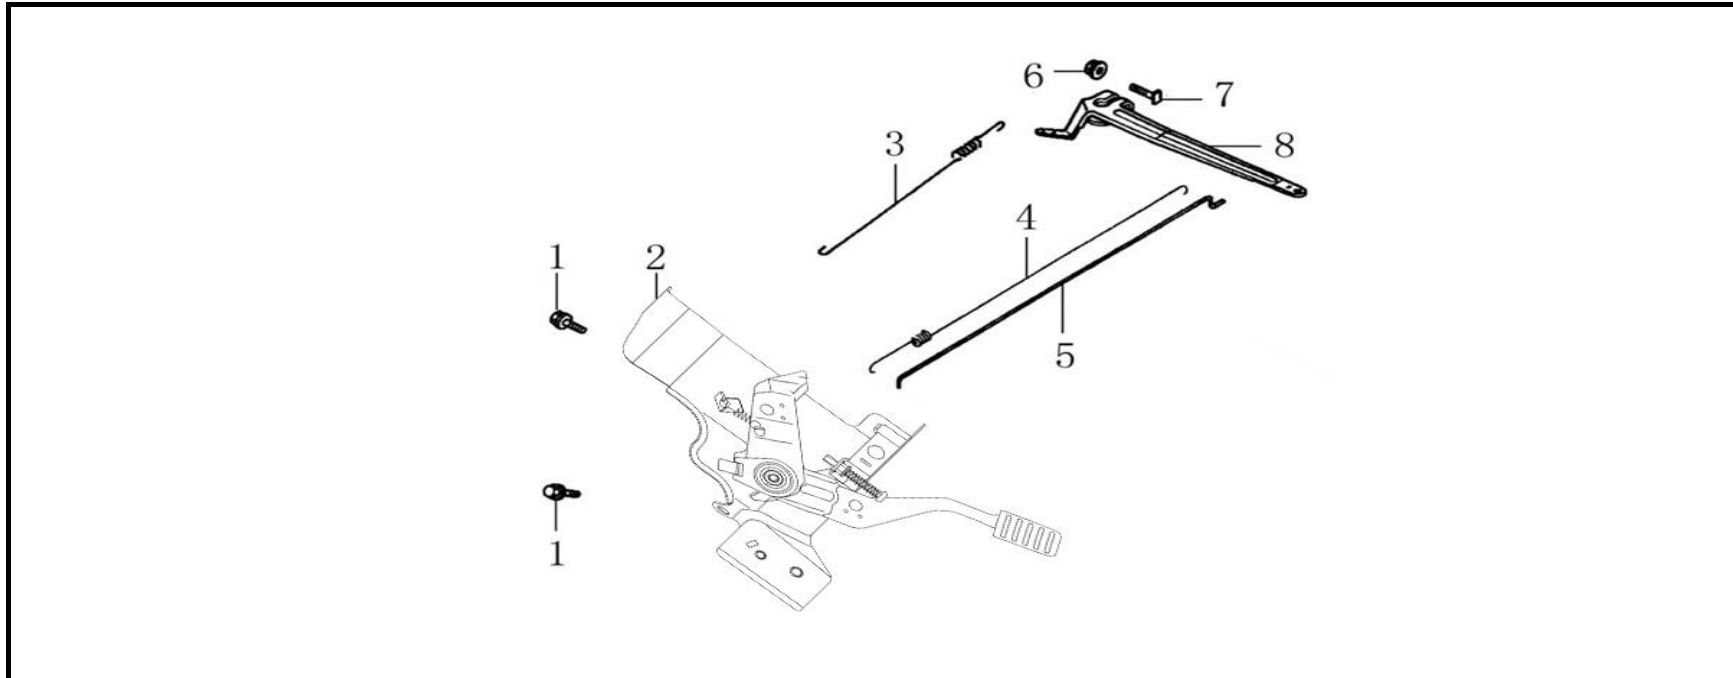

Control

Ser.No	Part No.	Description	QTY
1	380140001-0006	Hexagon bolt with flange	2
2	171680154-0001	Throttle handle combination	1
3	171600118-0001	Governing spring	1
4	171610020-0001	throttle return spring	1
5	171590023-0001	Throttle rod	1
6	380370066-0001	Hexagon nut with flange	1
7	380250002-0001	Square head set screw with flat point	1
8	171620002-0003	Speed regulating bracket	1