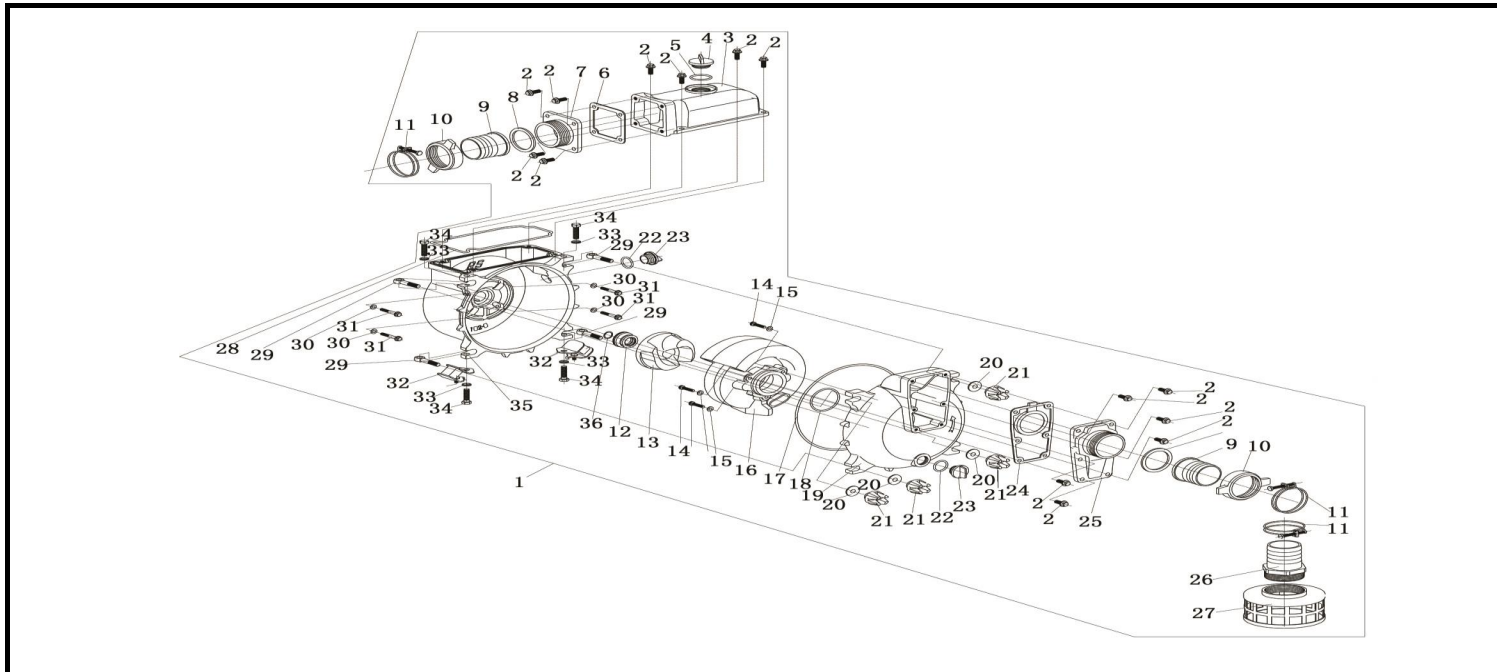

Components of water pump

Ser.No	Part No.	Description	QTY
1	660180073-0001	Components of water pump	1
2	380140094-0003	Hexagon bolt with flange	14
3	660250023-0001	Output flange	1
4	660240025-0001	Screw plug	1
5	380841281-0001	Seal ring	1
6	660260017-0001	Output flange Gasket	1
7	660250024-0001	Output flange	1
8	380840438-0001	Seal ring	1
9	660280011-0001	TIE-IN , TUBE	2
10	660270012-0001	Suction pipe joint	2
11	380960290-0001	Clip combination	3
12	660350029-0001	Mechanical seal combination	1
13	660200042-0001	Impeller	1
14	380190521-0001	Socket head screw	3