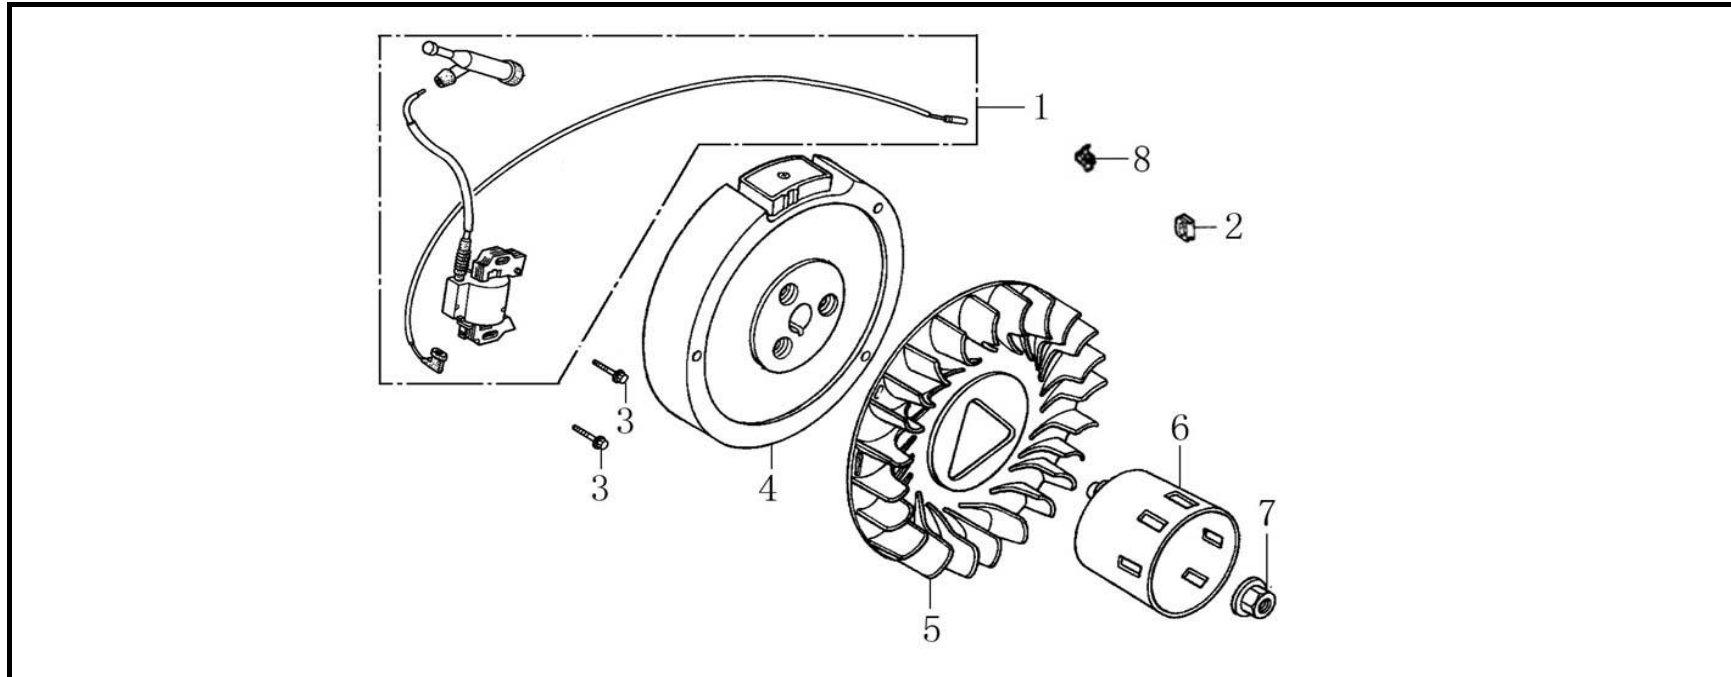

Flywheel

Ser.No	Part No.	Description	QTY
1	270920181-0001	COIL ASSY.,IGNNTION	1
2	380930023-0001	Location wire nail	1
3	380140102-0004	Hexagon bolt with flange	2
4	270020083-0001	FLYWHEEL COMP	1
5	160180040-0001	Impeller	1
6	193590004-0001	Starting disc	1
7	380370050-0001	Hexagon nut with flange	1
8	380930085-0001	Location wire nail	1