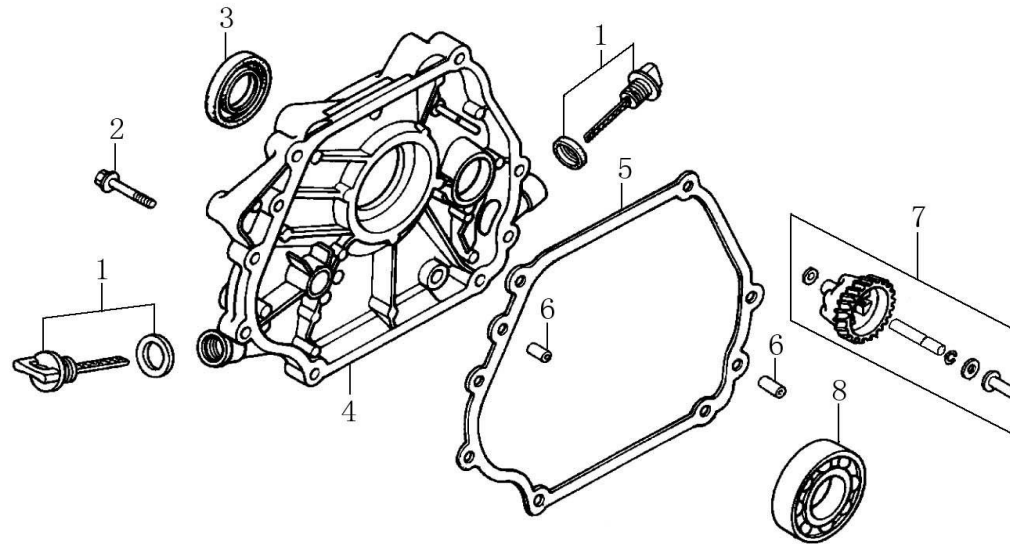

CYLINDER HEAD

No.	Part No.	Description	QTY
1	380140441-0001	Hexagon bolt with flange	6
2	120220049-0001	Cylinder head cover assy	1
3	120250038-0001	Gasket for cylinder head cover	1
4	380740958-0001	Breather tube	1
5	380140337-0001	Hexagon bolt with flange	4
6	380180099-0001	Stud	2
7	270960014-0001	Spark plug	1
8	120080527-0001	Cylinder head	1
9	120150125-0001	Gasket for cylinder head	1
10	380600116-0001	ocation pin	2
11	380180092-0001	Stud	2

Crankcase

No.	Part No.	Description	QTY
1	380140215-0003	Hexagon bolt with flange	2
2	281850152-0001	Oil level sensor	1
3	380140001-0006	Hexagon bolt with flange	2
4	380450522-0001	Flat washer	1
5	381350004-0001	Pin clip	1
6	171630002-0001	Speed regulating arm	1
7	380650336-0001	Oil seal	1
8	110260024-0001	Sealing plug screw	1
9	380450516-0001	Flat washer	2
10	110810204-0001	Crankcase body	1
11	380940346-0003	Cable cleat	1
12	281890001-0001	Engine oil protector	1

Crankcase cover

No.	Part No.	Description	QTY
1	110690097-0003	Oil rule combination	2
2	380140051-0005	Hexagon bolt with flange	7
3	380650336-0001	Oil seal	1
4	110820006-0001	Crankcase cover	1
5	110830010-0001	Crankcase cover gasket	1
6	380600119-0001	ocation pin	2
7	171750008-0001	Components of governor gear	1
8	380630384-0001	Bearing	1

Camshaft

No.	Part No.	Description	QTY
1	140450053-0001	Valve rocker combination	1
2	380140001-0006	Hexagon bolt with flange	1
3	140510051-0001	Valve rocker shaft	2
4	140670037-0001	Push rod	2
5	140690004-0001	Lifter, Valve	2
6	140320002-0001	Valve adjustment cap	2
7	140390015-0001	Valve locker	4
8	140380021-0001	Retainer, valve spring	2
9	140340025-0001	Inner spring of valve	2
10	140360010-0001	Seat, valve spring	1
11	140400012-0001	Valve oil seal	1
12	500550065-0001	Valve Kit	1
13	140020108-0001	Camshaft assy	1
14	140530009-0001	Rocker shaft bumper	1