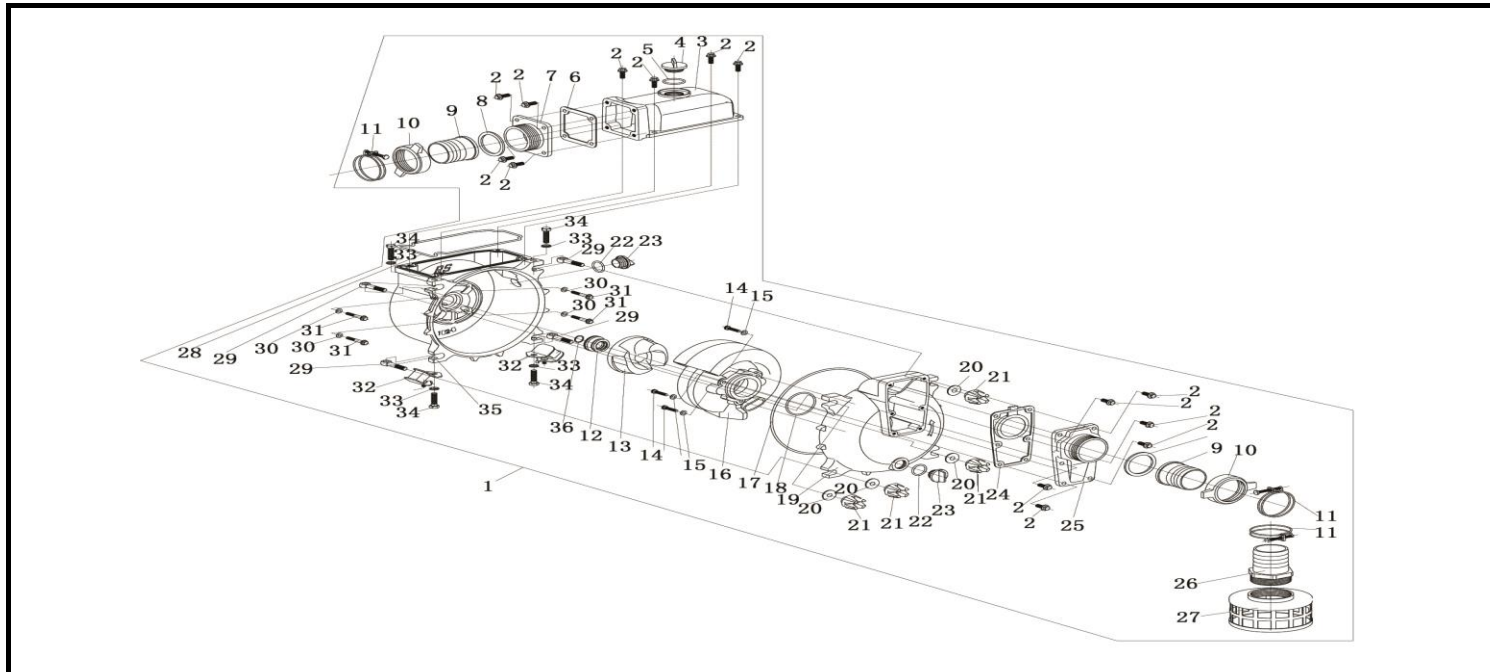

Components of frame

Ser.No	Part No.	Description	QTY
15	380451286-0001	Flat washer	3
16	660210026-0001	Centrifugal chamber	1
17	380841278-0001	Seal ring	1
18	380841279-0001	Seal ring	1
19	660220029-0001	Pump body	1
20	380451288-0001	Flat washer	4
21	181950017-0001	Bolt handle	4
22	380840532-0001	Seal ring	2
23	660240005-0001	Screw plug	2
24	660320023-0001	Suction valve	1
25	660230017-0001	Negative pressure frange	1
26	660290004-0001	Intake filter screen cover	1
27	660300004-0001	Intake filter screen	1
28	380841280-0001	Seal ring	1