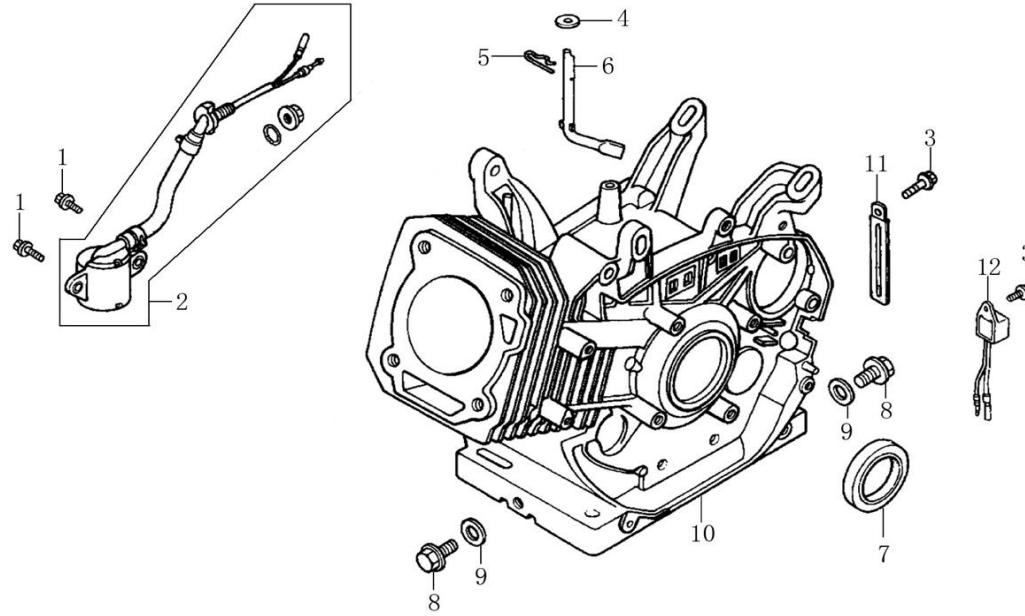

CYLINDER HEAD

No.	Part No.	Description	QTY
1	380140441-0001	Hexagon bolt with flange	6
2	120220049-0001	Cylinder head cover assy	1
3	120250038-0001	Gasket for cylinder head cover	1
4	380740958-0001	Breather tube	1
5	380140337-0001	Hexagon bolt with flange	4
6	380180099-0001	Stud	2
7	270960014-0001	Spark plug	1
8	120080527-0001	Cylinder head	1
9	120150125-0001	Gasket for cylinder head	1
10	380600116-0001	ocation pin	2
11	380180092-0001	Stud	2

Crankcase

No.	Part No.	Description	QTY
1	380140215-0003	Hexagon bolt with flange	2
2	281850152-0001	Oil level sensor	1
3	380140001-0006	Hexagon bolt with flange	2
4	380450522-0001	Flat washer	1
5	381350004-0001	Pin clip	1
6	171630002-0001	Speed regulating arm	1
7	380650336-0001	Oil seal	1
8	110260024-0001	Sealing plug screw	1
9	380450516-0001	Flat washer	2
10	110810204-0001	Crankcase body	1
11	380940346-0003	Cable cleat	1
12	281890001-0001	Engine oil protector	1

Crankcase cover

No.	Part No.	Description	QTY
1	110690097-0003	Oil rule combination	2
2	380140051-0005	Hexagon bolt with flange	7
3	380650336-0001	Oil seal	1
4	110820006-0001	Crankcase cover	1
5	110830010-0001	Crankcase cover gasket	1
6	380600119-0001	ocation pin	2
7	171750008-0001	Components of governor gear	1
8	380630384-0001	Bearing	1

Camshaft

No.	Part No.	Description	QTY
1	140450053-0001	Valve rocker combination	1
2	380140001-0006	Hexagon bolt with flange	1
3	140510051-0001	Valve rocker shaft	2
4	140670037-0001	Push rod	2
5	140690004-0001	Lifter, Valve	2
6	140320002-0001	Valve adjustment cap	2
7	140390015-0001	Valve locker	4
8	140380021-0001	Retainer, valve spring	2
9	140340025-0001	Inner spring of valve	2
10	140360010-0001	Seat, valve spring	1
11	140400012-0001	Valve oil seal	1
12	500550065-0001	Valve Kit	1
13	140020108-0001	Camshaft assy	1
14	140530009-0001	Rocker shaft bumper	1