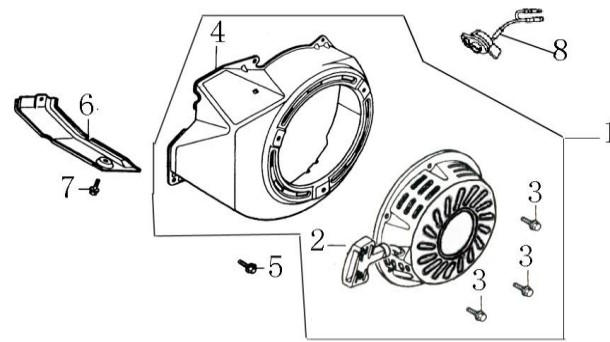

Crankcase

No.	Part No.	Description	QTY
1	380140215-0003	Hexagon bolt with flange	2
2	281850152-0001	Oil level sensor	1
3	380140001-0006	Hexagon bolt with flange	2
4	380450522-0001	Flat washer	1
5	381350004-0001	Pin clip	1
6	171630002-0001	Speed regulating arm	1
7	380650336-0001	Oil seal	1
8	110260024-0001	Sealing plug screw	1
9	380450516-0001	Flat washer	2
10	110810204-0001	Crankcase body	1
11	380940346-0003	Cable cleat	1
12	281890001-0001	Engine oil protector	1

Crankcase cover

No.	Part No.	Description	QTY
1	110690097-0003	Oil rule combination	2
2	380140051-0005	Hexagon bolt with flange	7
3	380650336-0001	Oil seal	1
4	110820006-0001	Crankcase cover	1
5	110830010-0001	Crankcase cover gasket	1
6	380600119-0001	ocation pin	2
7	171750008-0001	Components of governor gear	1
8	380630384-0001	Bearing	1

Crankshaft

No.	Part No.	Description	QTY
1	130070157-0001	Piston ring combination	1
2	380560056-0001	Steel cable baffle ring	2
3	130030207-0001	Piston	1
4	130060032-0001	Piston pin	1
5	130150040-0001	Connecting rod	1
6	130180002-0001	Connecting rod bolt	2
7	130290637-0001	crankshaft	1
8	380620050-0001	Key	1

Camshaft

No.	Part No.	Description	QTY
1	140450053-0001	Valve rocker combination	1
2	380140001-0006	Hexagon bolt with flange	1
3	140510051-0001	Valve rocker shaft	2
4	140670037-0001	Push rod	2
5	140690004-0001	Lifter, Valve	2
6	140320002-0001	Valve adjustment cap	2
7	140390015-0001	Valve locker	4
8	140380021-0001	Retainer, valve spring	2
9	140340025-0001	Inner spring of valve	2
10	140360010-0001	Seat, valve spring	1
11	140400012-0001	Valve oil seal	1
12	500550065-0001	Valve Kit	1
13	140020108-0001	Camshaft assy	1
14	140530009-0001	Rocker shaft bumper	1