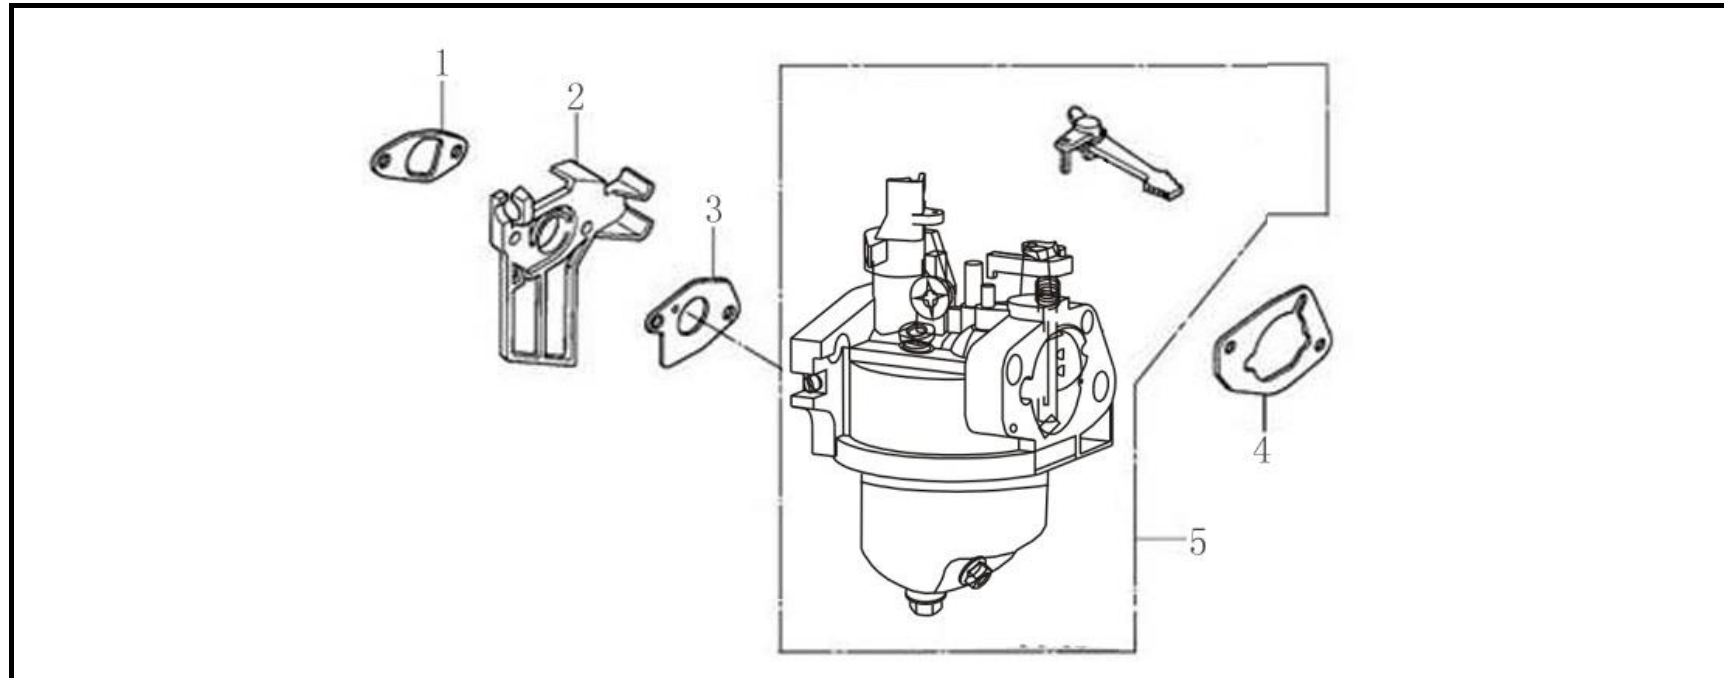

Carburetor

Ser.No	Part No.	Description	QTY
1	170430061-0001	Carburetor gasket	1
2	170440039-0001	Heat insulating pad for carburetor	1
3	170430049-0001	Carburetor gasket	1
4	170430070-0001	Carburetor gasket	1
5	170021199-0001	Carburetor	1