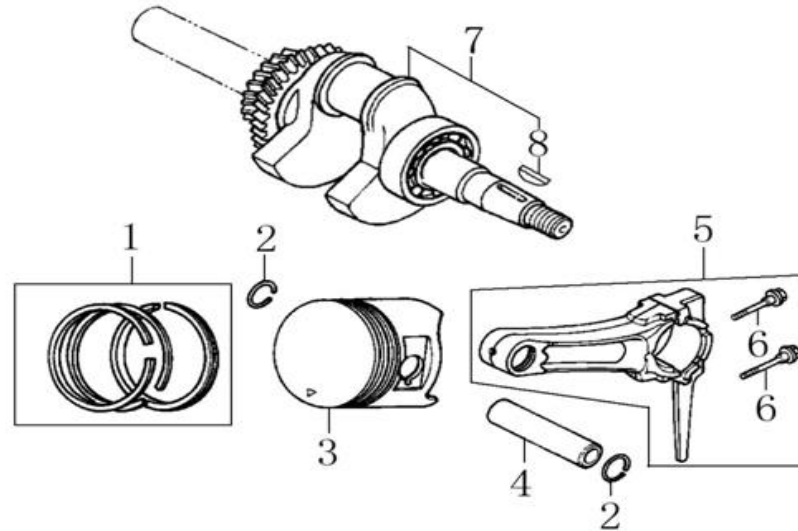

CYLINDER HEAD

No.	Part No.	Description	QTY
1	380140441-0001	Hexagon bolt with flange	6
2	120220049-0001	Cylinder head cover assy	1
3	120250038-0001	Gasket for cylinder head cover	1
4	380740958-0001	Breather tube	1
5	380140337-0001	Hexagon bolt with flange	4
6	380180099-0001	Stud	2
7	270960014-0001	Spark plug	1
8	120080527-0001	Cylinder head	1
9	120150125-0001	Gasket for cylinder head	1
10	380600116-0001	ocation pin	2
11	380180092-0001	Stud	2

Crankcase

No.	Part No.	Description	QTY
1	380140215-0003	Hexagon bolt with flange	2
2	281850152-0001	Oil level sensor	1
3	380140001-0006	Hexagon bolt with flange	2
4	380450522-0001	Flat washer	1
5	381350004-0001	Pin clip	1
6	171630002-0001	Speed regulating arm	1
7	380650336-0001	Oil seal	1
8	110260024-0001	Sealing plug screw	1
9	380450516-0001	Flat washer	2
10	110810204-0001	Crankcase body	1
11	380940346-0003	Cable cleat	1
12	281890001-0001	Engine oil protector	1

Crankcase cover

No.	Part No.	Description	QTY
1	110690097-0003	Oil rule combination	2
2	380140051-0005	Hexagon bolt with flange	7
3	380650336-0001	Oil seal	1
4	110820006-0001	Crankcase cover	1
5	110830010-0001	Crankcase cover gasket	1
6	380600119-0001	ocation pin	2
7	171750008-0001	Components of governor gear	1
8	380630384-0001	Bearing	1

Camshaft

No.	Part No.	Description	QTY
1	140450053-0001	Valve rocker combination	1
2	380140001-0006	Hexagon bolt with flange	1
3	140510051-0001	Valve rocker shaft	2
4	140670037-0001	Push rod	2
5	140690004-0001	Lifter, Valve	2
6	140320002-0001	Valve adjustment cap	2
7	140390015-0001	Valve locker	4
8	140380021-0001	Retainer, valve spring	2
9	140340025-0001	Inner spring of valve	2
10	140360010-0001	Seat, valve spring	1
11	140400012-0001	Valve oil seal	1
12	500550065-0001	Valve Kit	1
13	140020108-0001	Camshaft assy	1
14	140530009-0001	Rocker shaft bumper	1