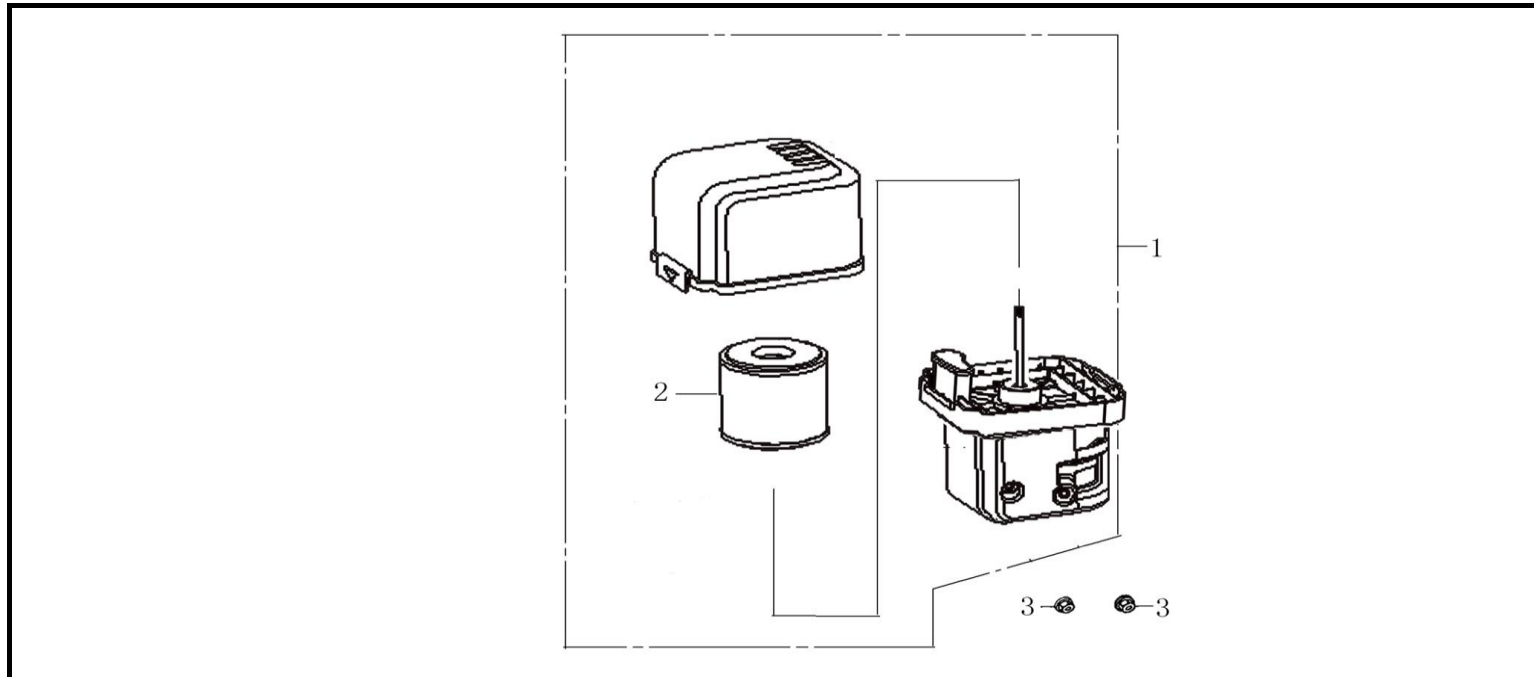

Control

Ser.No	Part No.	Description	QTY
1	380140001-0006	Hexagon bolt with flange	2
2	171680154-0001	Throttle handle combination	1
3	171600118-0001	Governing spring	1
4	171610020-0001	throttle return spring	1
5	171590023-0001	Throttle rod	1
6	380370066-0001	Hexagon nut with flange	1
7	380250002-0001	Square head set screw with flat point	1
8	171620002-0003	Speed regulating bracket	1