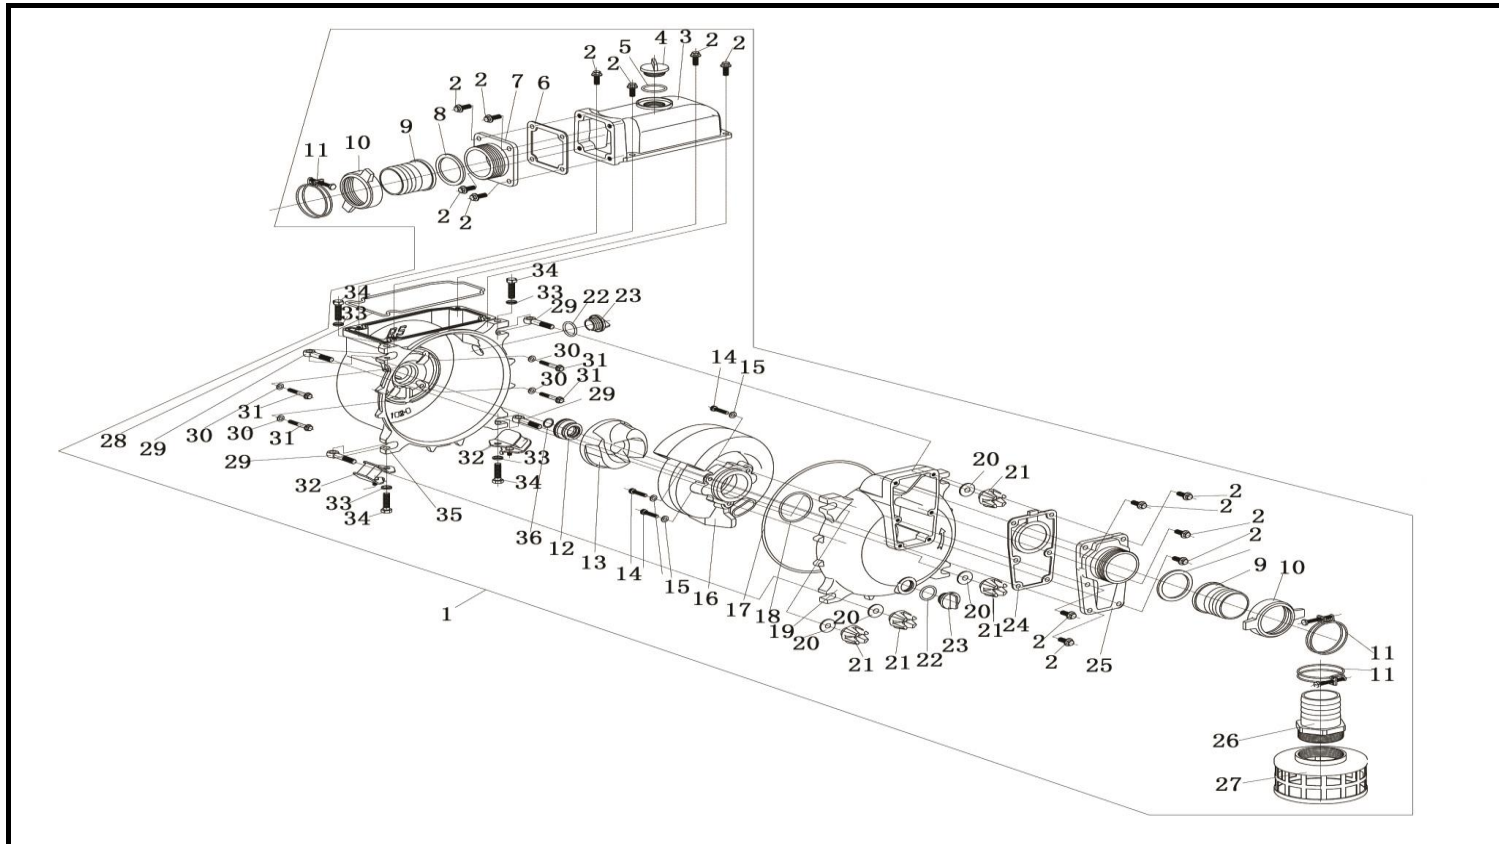

Components of frame

Ser.No	Part No.	Description	QTY
29	660800007-0001	T bolt	4
30	660830001-0001	Support bolt seal washer	4
31	380140338-0001	Hexagon bolt with flange	4
32	300790010-0001	Machine buffering seat	2
33	380460014-0007	Elastic washer	4
34	380070329-0003	Hexagon bolt	4
35	660190158-0001	Support	1
36	380451287-0001	Flat washer	2