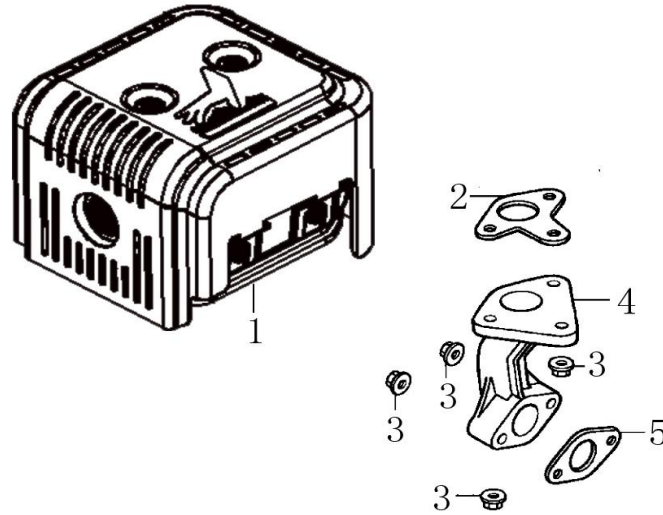

Muffler			
Ser.No	Part No.	Description	QTY
1	180572372-0001	Muffler	1
2	180660033-0001	Muffler gasket	1
3	380340005-0005	Hexagon nut	5
4	180590225-0001	Outlet pipe	1
5	180650090-0001	Outlet gasket	1