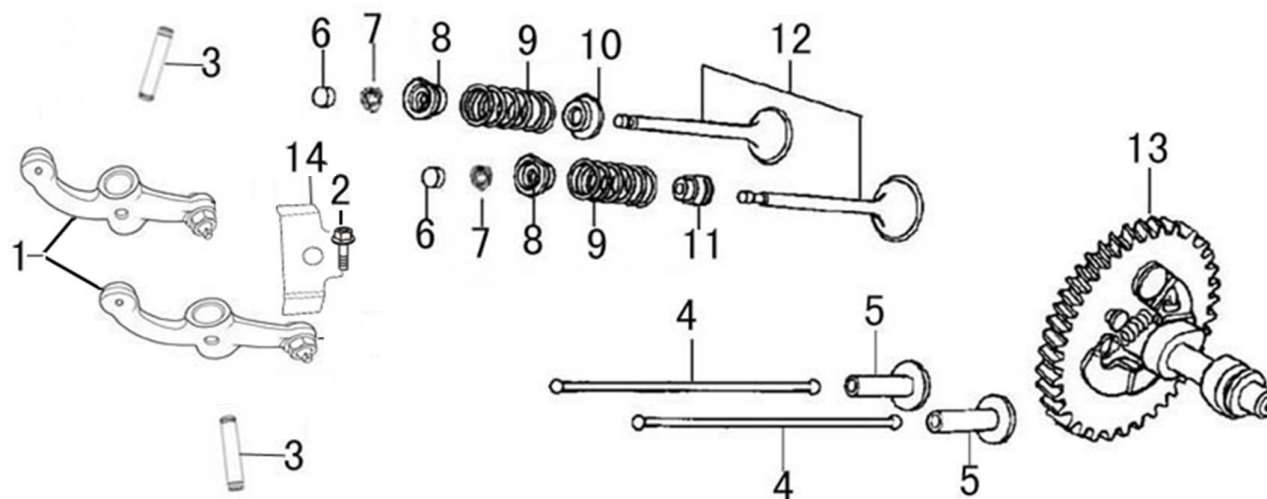

CYLINDER HEAD

No.	Part No.	Description	QTY
1	380140441-0001	Hexagon bolt with flange	6
2	120220049-0001	Cylinder head cover assy	1
3	120250038-0001	Gasket for cylinder head cover	1
4	380740958-0001	Breather tube	1
5	380140337-0001	Hexagon bolt with flange	4
6	380180099-0001	Stud	2
7	270960014-0001	Spark plug	1
8	120080527-0001	Cylinder head	1
9	120150125-0001	Gasket for cylinder head	1
10	380600116-0001	ocation pin	2
11	380180092-0001	Stud	2

Crankcase

No.	Part No.	Description	QTY
1	380140215-0003	Hexagon bolt with flange	2
2	281850152-0001	Oil level sensor	1
3	380140001-0006	Hexagon bolt with flange	2
4	380450522-0001	Flat washer	1
5	381350004-0001	Pin clip	1
6	171630002-0001	Speed regulating arm	1
7	380650336-0001	Oil seal	1
8	110260024-0001	Sealing plug screw	1
9	380450516-0001	Flat washer	2
10	110810204-0001	Crankcase body	1
11	380940346-0003	Cable cleat	1
12	281890001-0001	Engine oil protector	1

Crankcase cover

No.	Part No.	Description	QTY
1	110690097-0003	Oil rule combination	2
2	380140051-0005	Hexagon bolt with flange	7
3	380650336-0001	Oil seal	1
4	110820006-0001	Crankcase cover	1
5	110830010-0001	Crankcase cover gasket	1
6	380600119-0001	ocation pin	2
7	171750008-0001	Components of governor gear	1
8	380630384-0001	Bearing	1

Camshaft

No.	Part No.	Description	QTY
1	140450053-0001	Valve rocker combination	1
2	380140001-0006	Hexagon bolt with flange	1
3	140510051-0001	Valve rocker shaft	2
4	140670037-0001	Push rod	2
5	140690004-0001	Lifter, Valve	2
6	140320002-0001	Valve adjustment cap	2
7	140390015-0001	Valve locker	4
8	140380021-0001	Retainer, valve spring	2
9	140340025-0001	Inner spring of valve	2
10	140360010-0001	Seat, valve spring	1
11	140400012-0001	Valve oil seal	1
12	500550065-0001	Valve Kit	1
13	140020108-0001	Camshaft assy	1
14	140530009-0001	Rocker shaft bumper	1