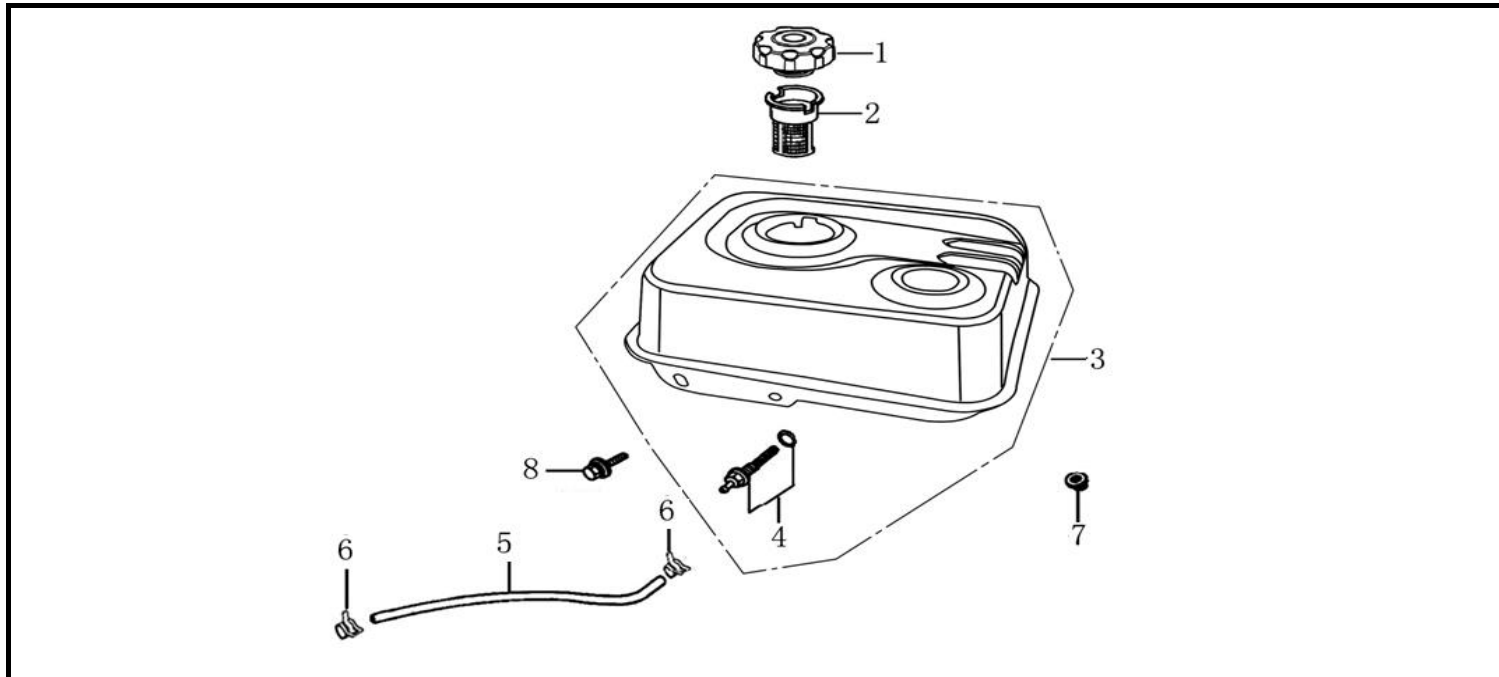

Fuel tank

Ser.No	Part No.	Description	QTY
1	170870162-0001	Tank cover	1
2	170720009-0001	Pouring orifice filter screen combination	1
3	170500998-0014	Tank	1
4	170660077-0001	Tank oilout	1
5	380750665-0001	Oil tube	1
6	380960170-0002	Clip combination	2
7	380370007-0004	Hexagon nut with flange	2
8	380140158-0004	Hexagon bolt with flange	2