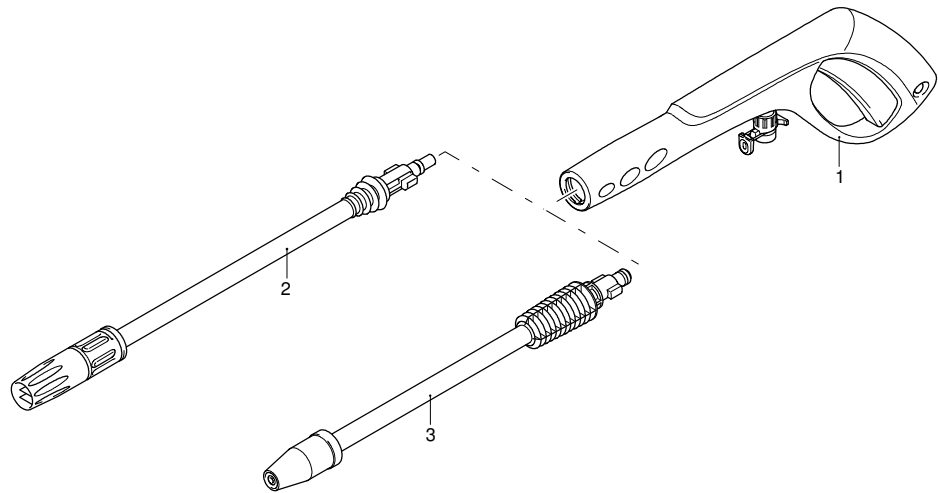

Validity	Pos.	Code	Description	Q
	1	3081316	Gun	1
	2	3441070	Lance+lance head	1
	3	50976	Lance+rotopower	1