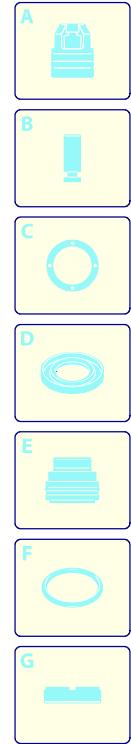

# Model MPX 130 L

Version:

Serial number:

Code: **13066**

27/07/2012

Validity	Pos.	Code	Description	Q
	1	3440301	Knob	1
	2	3440420	Support	1
	3	3440730	Detergent hose	1
	4	3440411	Casing	1
	5	3440440	Accessories carrier	1
	6	3441260	Switch	1
	7	3080290	Casing	1
	8	3081380	Filter	1
	9	3440781	Support	1
	10	3081510	Electric pump assembly	1
	11	3441250	Conveyor	1
	12	3440480	Wheel	2
	13	3440490	Guard	1
	14	3440500	Guard	1
	15	3440510	Washer	2
	16	3440521	Base	1
	17	3080580	Cable gland	1
	18	3440530	Accessories carrier	1
	19	3082360	Cable	1
	20	3440430	Accessories carrier	1
	21	3440551	Support	4
	22	3440821	Support	2
	23	3082130	Water coupling kit	1
	24	3440671	Support	2
	25	3440630	Screw kit	1
	26	3440680	Extension	2
	27	3440690	Handle	1
	28	3440700	Handle	1
	29	3440710	Tank	1
	30	3440720	Filter	1
	31	3081280	TSS kit	1
	32	3081270	Piston + seals kit	1
	33	3081290	Valves + seals kit	1
	34	3440610	Detergent suction kit	1
	35	3441230	Hook	1
	36	3440620	Suction kit	1
	37	3082590	Brush kit for motor	1

# Model MPX 130 L

Version:

Serial number:

Code: **13066**

27/07/2012

Validity	Pos.	Code	Description	Q
	1	3440830	Knob	1
	2	3440840	Lever	1
	3	3440850	Pin	2
	4	3440860	Support	2
	5	3440870	Plate	2
	6	3441240	High pressure hose	1
	7	3440890	Fork	1
	8	3440900	Fitting	1
	9	3440910	Washer	1
	10	3440920	High pressure hose	1

# Model MPX 130 L

Version:

Serial number:

Code: **13066**

27/07/2012

Validity	Pos.	Code	Description	Q
	1	3081316	Gun	1
	2	3441070	Lance+lance head	1
	3	50976	Lance+rotopower	1