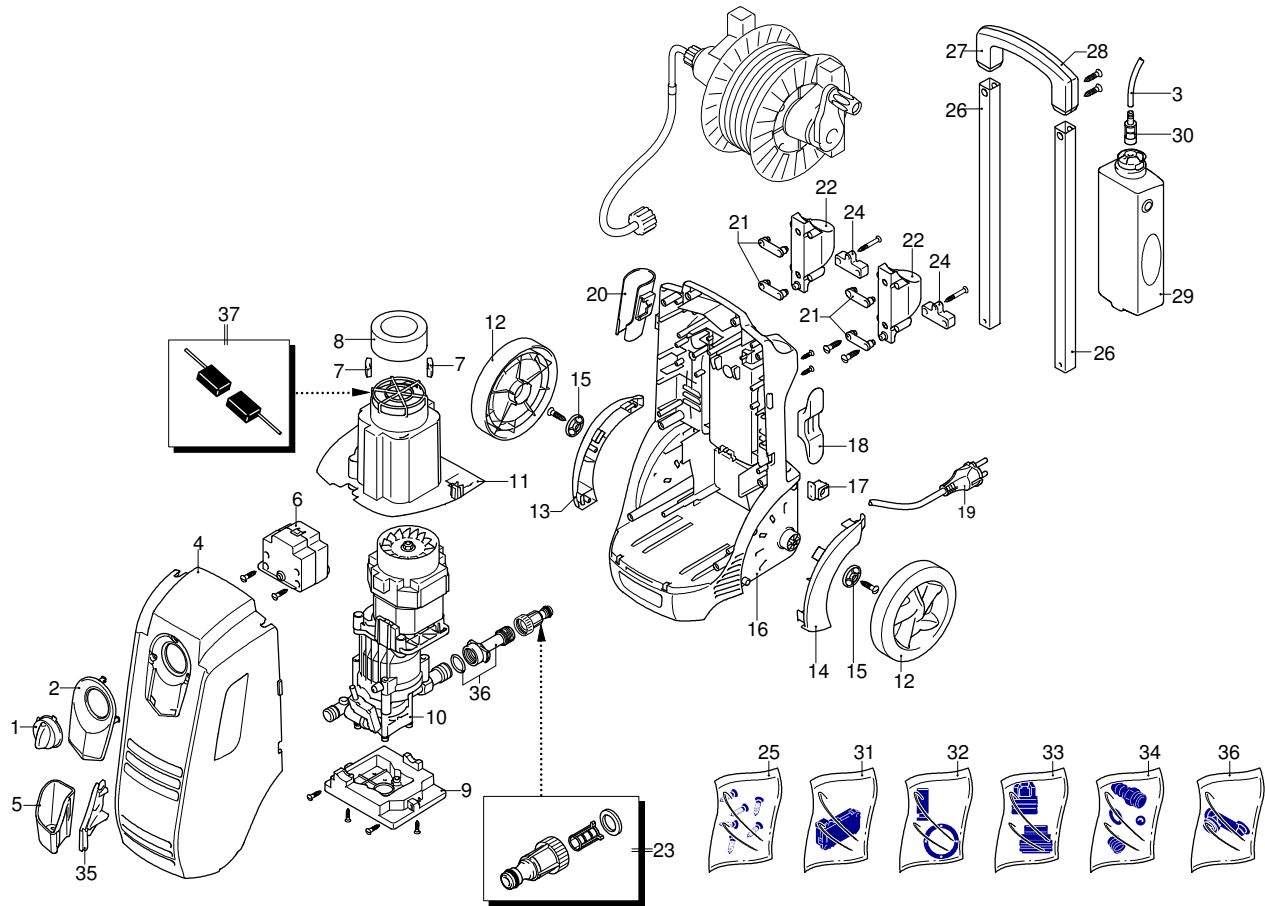

# Model MPX 130 L

Version:

Serial number:

Code: **13066**

27/07/2012

Validity	Pos.	Code	Description	Q
	1	3440301	Knob	1
	2	3440420	Support	1
	3	3440730	Detergent hose	1
	4	3440411	Casing	1
	5	3440440	Accessories carrier	1
	6	3441260	Switch	1
	7	3080290	Casing	1
	8	3081380	Filter	1
	9	3440781	Support	1
	10	3081510	Electric pump assembly	1
	11	3441250	Conveyor	1
	12	3440480	Wheel	2
	13	3440490	Guard	1
	14	3440500	Guard	1
	15	3440510	Washer	2
	16	3440521	Base	1
	17	3080580	Cable gland	1
	18	3440530	Accessories carrier	1
	19	3082360	Cable	1
	20	3440430	Accessories carrier	1
	21	3440551	Support	4
	22	3440821	Support	2
	23	3082130	Water coupling kit	1
	24	3440671	Support	2
	25	3440630	Screw kit	1
	26	3440680	Extension	2
	27	3440690	Handle	1
	28	3440700	Handle	1
	29	3440710	Tank	1
	30	3440720	Filter	1
	31	3081280	TSS kit	1
	32	3081270	Piston + seals kit	1
	33	3081290	Valves + seals kit	1
	34	3440610	Detergent suction kit	1
	35	3441230	Hook	1
	36	3440620	Suction kit	1
	37	3082590	Brush kit for motor	1

# Model MPX 130 L

Version:

Serial number:

Code: **13066**

27/07/2012

Validity	Pos.	Code	Description	Q
	1	3440830	Knob	1
	2	3440840	Lever	1
	3	3440850	Pin	2
	4	3440860	Support	2
	5	3440870	Plate	2
	6	3441240	High pressure hose	1
	7	3440890	Fork	1
	8	3440900	Fitting	1
	9	3440910	Washer	1
	10	3440920	High pressure hose	1

# Model MPX 130 L

Version:

Serial number:

Code: **13066**

27/07/2012

Validity	Pos.	Code	Description	Q
	1	3081316	Gun	1
	2	3441070	Lance+lance head	1
	3	50976	Lance+rotopower	1