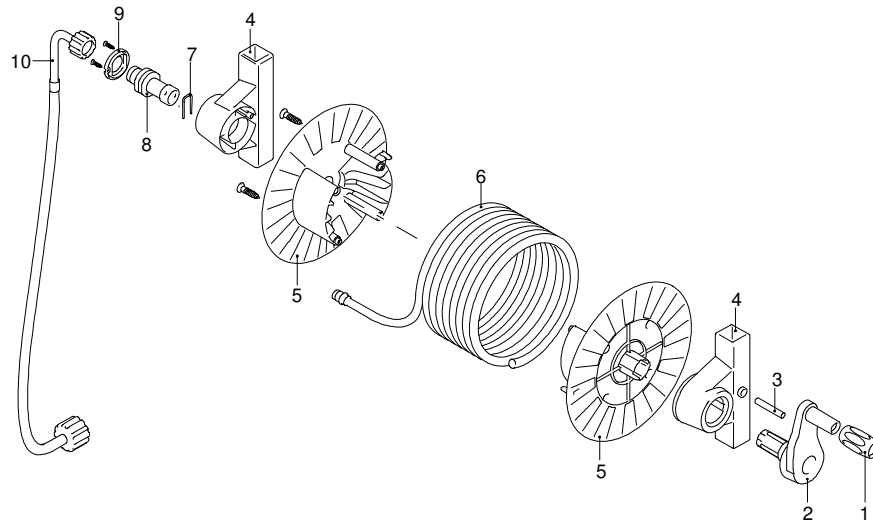

# Model MPX 130 L

Version:

Serial number:

Code: **13066**

27/07/2012

Validity	Pos.	Code	Description	Q
	1	3440830	Knob	1
	2	3440840	Lever	1
	3	3440850	Pin	2
	4	3440860	Support	2
	5	3440870	Plate	2
	6	3441240	High pressure hose	1
	7	3440890	Fork	1
	8	3440900	Fitting	1
	9	3440910	Washer	1
	10	3440920	High pressure hose	1